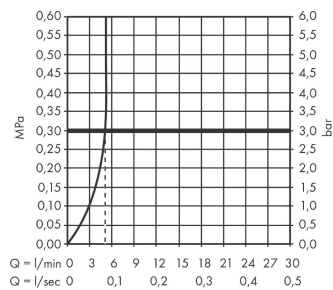

Vernis Shape

Single lever basin mixer 70 CoolStart with pop-up waste set

Surfaces: **Chrome** Article Number: **71593000**

Description

product features

- consists of: single lever basin mixer, waste set
- ComfortZone 70
- projection 89 mm
- spray type: normal spray
- swiveling spray former
- maximum flow rate at 3 bar: 5 l/min
- ceramic cartridge
- temperature limitation adjustable
- with isolated water conduction - without contact with nickel and lead
- suitable for continuous flow water heaters
- pop-up waste set G 1¼
- material waste set: synthetic
- connection type: G ¾ connections
- connection dimension: DN15
- cold water in middle position

Technology

Product image

Scale drawing

Vernis Shape
Single lever basin mixer 70 CoolStart with pop-up waste set
 Surfaces: **Chrome** Article Number: **71593000**

Flowchart

Vernis Shape
Single lever basin mixer 70 CoolStart with pop-up waste set
 Surfaces: **Chrome** Article Number: **71593000**