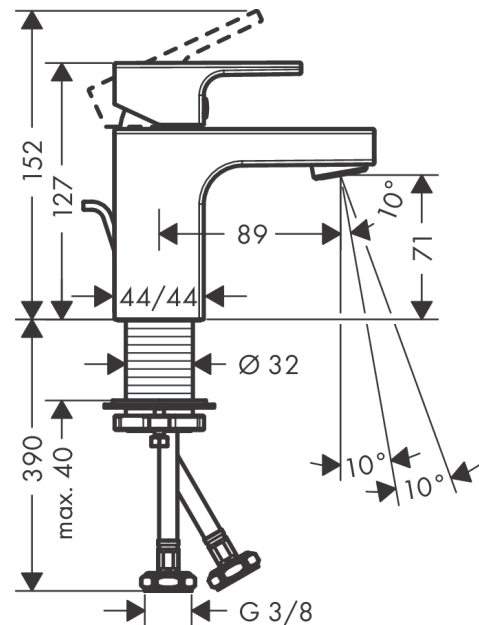

Vernis Shape

Single lever basin mixer 70 CoolStart with pop-up waste set

Surfaces: **Chrome** Article Number: **71593000**

Description

product features

- consists of: single lever basin mixer, waste set
- ComfortZone 70
- projection 89 mm
- spray type: normal spray
- swiveling spray former
- maximum flow rate at 3 bar: 5 l/min
- ceramic cartridge
- temperature limitation adjustable
- with isolated water conduction - without contact with nickel and lead
- suitable for continuous flow water heaters
- pop-up waste set G 1¼
- material waste set: synthetic
- connection type: G ¾ connections
- connection dimension: DN15
- cold water in middle position

Technology

Product image

Scale drawing

Vernis Shape
Single lever basin mixer 70 CoolStart with pop-up waste set
 Surfaces: **Chrome** Article Number: **71593000**

Flowchart

Vernis Shape
Single lever basin mixer 70 CoolStart with pop-up waste set
 Surfaces: **Chrome** Article Number: **71593000**

Exploded Drawing

Year of production: >04/21

Vernis Shape
Single lever basin mixer 70 CoolStart with pop-up waste set
 Surfaces: **Chrome** Article Number: **71593000**

Spare part list

Year of production: >04/21

Pos.	Description	Article Number	Price	PU
1	handle	93684000	-	1
2	screw cover	96338000	-	1
3	flange	93680000	-	1
4	nut	93686000	-	1
5	cartridge, assy	97685000	-	1
6	locking screw for handle	95140000	-	1
7	seal	98865000	-	1
8	aerator swivelling M24x1 (5 l/min)	93834000	-	1
9	seal	93687000	-	1
10	fixing set (Ø 32)	13961000	-	1
11	lever collar	97548000	-	1
12	connection hose 450 mm M8x0,75 G3/8	97206000	-	1
13	O-ring 7x1,5	98422000	-	1
14	pull rod	93683000	-	1
a	pop up waste	92168000	-	1
b	fixation extension 35 mm	13898000	-	1