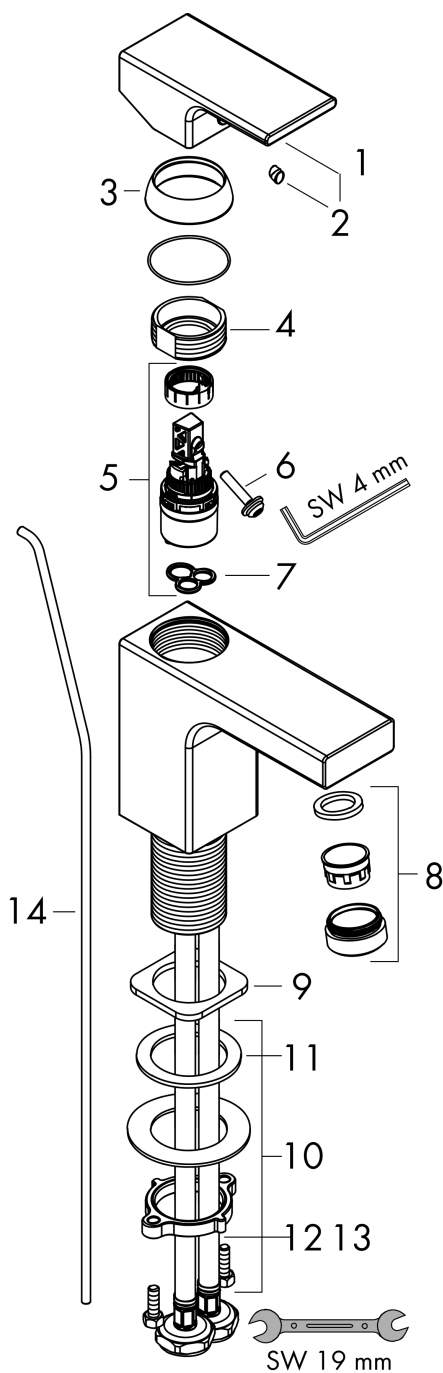

Vernis Shape

Single lever basin mixer 70 CoolStart with pop-up waste set

Surfaces: **Chrome** Article Number: **71593000**

Description

product features

- consists of: single lever basin mixer, waste set
- ComfortZone 70
- projection 89 mm
- spray type: normal spray
- swiveling spray former
- maximum flow rate at 3 bar: 5 l/min
- ceramic cartridge
- temperature limitation adjustable
- with isolated water conduction - without contact with nickel and lead
- suitable for continuous flow water heaters
- pop-up waste set G 1¼
- material waste set: synthetic
- connection type: G ¾ connections
- connection dimension: DN15
- cold water in middle position

Technology

Product image

Scale drawing

Vernis Shape
Single lever basin mixer 70 CoolStart with pop-up waste set
 Surfaces: **Chrome** Article Number: **71593000**

Flowchart

Vernis Shape
Single lever basin mixer 70 CoolStart with pop-up waste set
 Surfaces: **Chrome** Article Number: **71593000**

Exploded Drawing

Year of production: >04/21

Vernis Shape
Single lever basin mixer 70 CoolStart with pop-up waste set
 Surfaces: **Chrome** Article Number: **71593000**

Spare part list

Year of production: >04/21

Pos.	Description	Article Number	Price	PU
1	handle	93684000	-	1
2	screw cover	96338000	-	1
3	flange	93680000	-	1
4	nut	93686000	-	1
5	cartridge, assy	97685000	-	1
6	locking screw for handle	95140000	-	1
7	seal	98865000	-	1
8	aerator swivelling M24x1 (5 l/min)	93834000	-	1
9	seal	93687000	-	1
10	fixing set (Ø 32)	13961000	-	1
11	lever collar	97548000	-	1
12	connection hose 450 mm M8x0,75 G3/8	97206000	-	1
13	O-ring 7x1,5	98422000	-	1
14	pull rod	93683000	-	1
a	pop up waste	92168000	-	1
b	fixation extension 35 mm	13898000	-	1